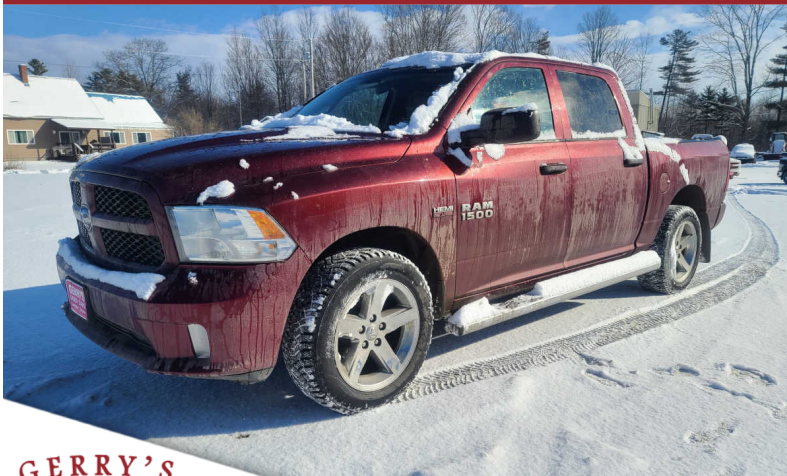

Call: (207) 278-2205

2017 RAM 1500 TRADESMAN CREW CAB SWB 4WD

\$19,995

VISIT US TODAY IN CORINNA, MAINE

GERRY'S
2 locations
USED CARS

WWW.GERRYSUSED CARS.NET
CALL 207-278-2205

266 NEWPORT RD
CORINNA ME, 04928

[Scan QR Code or Click Here](#)

VIN: 3C6RR7KT0HG703321

STK#: 8199

EXTERIOR COLOR: BURGUNDY

DRIVETRAIN: 4WD

TRIM: TRADESMAN CREW CAB SWB 4WD

CONDITION: USED

MPG HIGHWAY: 23

COLOR: BURGUNDY

MILEAGE: 111000

INTERIOR COLOR: BLACK

ENGINE: 5.7L V8 OHV 16V

MPG CITY: 16

Child Safety Door Locks

Vehicle Stability Control System

Side Head Curtain Airbag